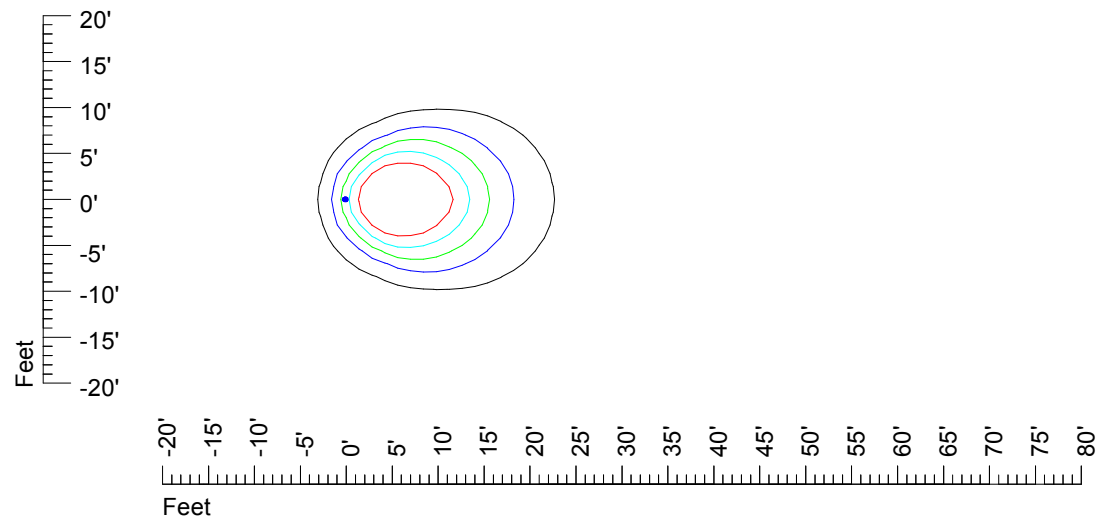

IES Photometric files MR16 LED 24v 6w J025C -10

Isoline template 7' mounting height

Isoline values — 0.1 fc — 0.25 fc — 0.5 fc — 1.0 fc — 2.0 fc

Mounting height 7' Tilt 0°

Mounting height 7' Tilt 30°

Mounting height 7' Tilt 15°

Mounting height 7' Tilt 45°

IES Photometric files MR16 LED 24v 6w J025C -10

Isoline template 9' mounting height

Isoline values — 0.1 fc — 0.25 fc — 0.5 fc — 1.0 fc — 2.0 fc

Mounting height 9' Tilt 0°

Mounting height 9' Tilt 30°

Mounting height 9' Tilt 15°

Mounting height 9' Tilt 45°

IES Photometric files MR16 LED 24v 6w J025C -10

Isoline template 11' mounting height

Isoline values — 0.1 fc — 0.25 fc — 0.5 fc — 1.0 fc — 2.0 fc

Mounting height 11' Tilt 0°