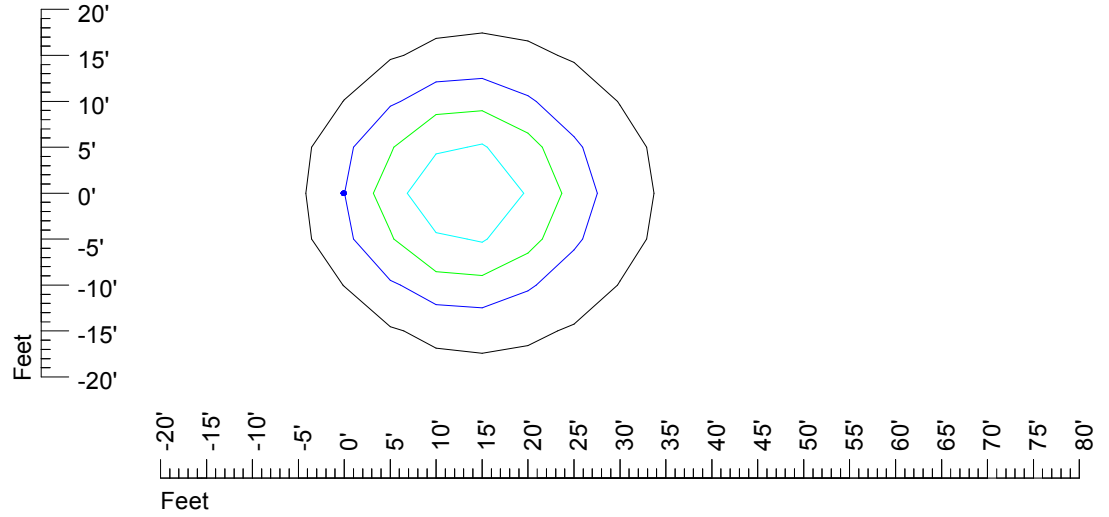

Mounting height 11' Tilt 30°

Mounting height 11' Tilt 15°

Mounting height 11' Tilt 45°

IES Photometric files MR16 LED 24v 6w J025C -10

Isoline template 15' mounting height

Isoline values — 0.1 fc — 0.25 fc — 0.5 fc — 1.0 fc — 2.0 fc

Mounting height 15' Tilt 0°

Mounting height 15' Tilt 30°

Mounting height 15' Tilt 15°

Mounting height 15' Tilt 45°

IES Photometric files MR16 LED 24v 6w J025C -10

Isoline template 20' mounting height

Isoline values — 0.1 fc — 0.25 fc — 0.5 fc — 1.0 fc — 2.0 fc

Mounting height 20' Tilt 0°

Mounting height 20' Tilt 30°

Mounting height 20' Tilt 15°

Mounting height 20' Tilt 45°

IES Photometric files MR16 LED 24v 6w J025C -10

Isoline template 25' mounting height

Isoline values — 0.1 fc — 0.25 fc — 0.5 fc — 1.0 fc — 2.0 fc

Mounting height 25' Tilt 0°

Mounting height 25' Tilt 30°

Mounting height 25' Tilt 15°

Mounting height 25' Tilt 45°

IES Photometric files MR16 LED 24v 6w J025C -10

Isoline template 30' mounting height

Isoline values — 0.1 fc — 0.25 fc — 0.5 fc — 1.0 fc — 2.0 fc