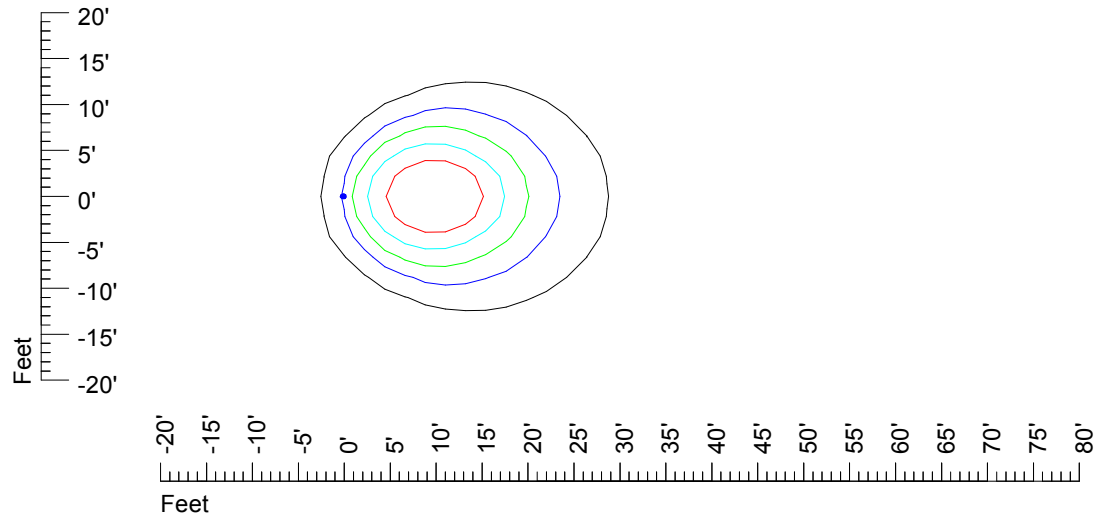

IES Photometric files MR16 LED 24v 6w J025C -10

Isoline template 7' mounting height

Isoline values — 0.1 fc — 0.25 fc — 0.5 fc — 1.0 fc — 2.0 fc

Mounting height 7' Tilt 0°

Mounting height 7' Tilt 30°

Mounting height 7' Tilt 15°

Mounting height 7' Tilt 45°

IES Photometric files MR16 LED 24v 6w J025C -10

Isoline template 9' mounting height

Isoline values — 0.1 fc — 0.25 fc — 0.5 fc — 1.0 fc — 2.0 fc

Mounting height 9' Tilt 0°

Mounting height 9' Tilt 30°

Mounting height 9' Tilt 15°

Mounting height 9' Tilt 45°

IES Photometric files MR16 LED 24v 6w J025C -10

Isoline template 11' mounting height

Isoline values — 0.1 fc — 0.25 fc — 0.5 fc — 1.0 fc — 2.0 fc

Mounting height 11' Tilt 0°

Mounting height 11' Tilt 30°

Mounting height 11' Tilt 15°

Mounting height 11' Tilt 45°

IES Photometric files MR16 LED 24v 6w J025C -10

Isoline template 15' mounting height

Isoline values — 0.1 fc — 0.25 fc — 0.5 fc — 1.0 fc — 2.0 fc