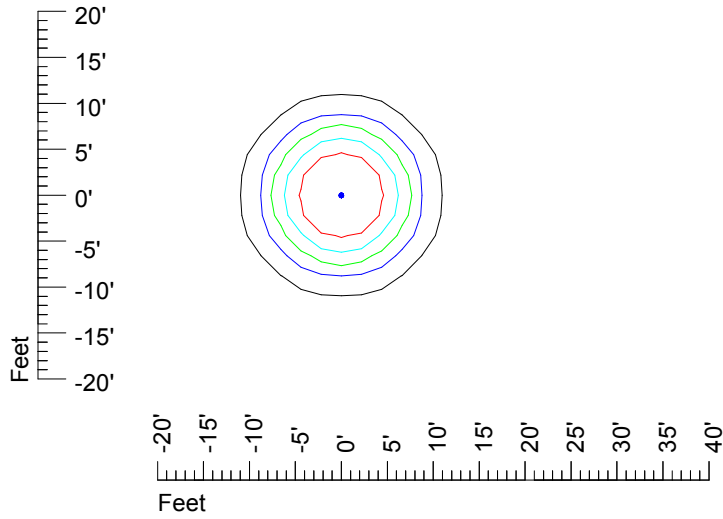

IES Photometric files MR16 LED 24v 6w J025C -10

Isoline template 7' mounting height

Isoline values — 0.1 fc — 0.25 fc — 0.5 fc — 1.0 fc — 2.0 fc

Mounting height 7' Tilt 0°

Mounting height 7' Tilt 30°

Mounting height 7' Tilt 15°

Mounting height 7' Tilt 45°

IES Photometric files MR16 LED 24v 6w J025C -10

Isoline template 9' mounting height

Isoline values — 0.1 fc — 0.25 fc — 0.5 fc — 1.0 fc — 2.0 fc

Mounting height 9' Tilt 0°

Mounting height 9' Tilt 30°

Mounting height 9' Tilt 15°

Mounting height 9' Tilt 45°

IES Photometric files MR16 LED 24v 6w J025C -10

Isoline template 11' mounting height

Isoline values — 0.1 fc — 0.25 fc — 0.5 fc — 1.0 fc — 2.0 fc

Mounting height 11' Tilt 0°

Mounting height 11' Tilt 30°

Mounting height 11' Tilt 15°

Mounting height 11' Tilt 45°

IES Photometric files MR16 LED 24v 6w J025C -10

Isoline template 15' mounting height

Isoline values — 0.1 fc — 0.25 fc — 0.5 fc — 1.0 fc — 2.0 fc