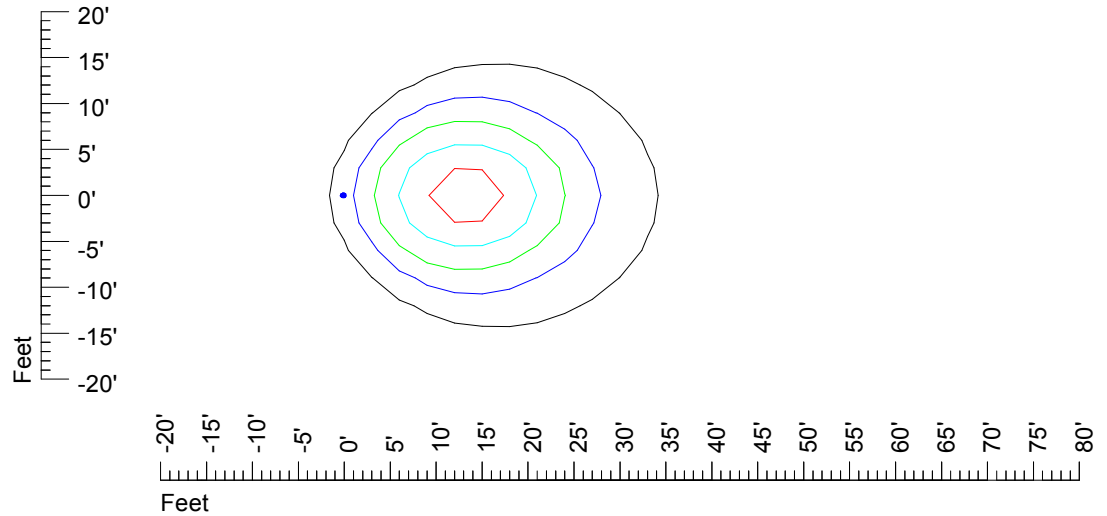

Mounting height 11' Tilt 30°

Mounting height 11' Tilt 15°

Mounting height 11' Tilt 45°

IES Photometric files MR16 LED 24v 6w J025C -10

Isoline template 15' mounting height

Isoline values — 0.1 fc — 0.25 fc — 0.5 fc — 1.0 fc — 2.0 fc

Mounting height 15' Tilt 0°

Mounting height 15' Tilt 30°

Mounting height 15' Tilt 15°

Mounting height 15' Tilt 45°

IES Photometric files MR16 LED 24v 6w J025C -10

Isoline template 20' mounting height

Isoline values — 0.1 fc — 0.25 fc — 0.5 fc — 1.0 fc — 2.0 fc

Mounting height 20' Tilt 0°

Mounting height 20' Tilt 30°

Mounting height 20' Tilt 15°

Mounting height 20' Tilt 45°

IES Photometric files MR16 LED 24v 6w J025C -10

Isoline template 25' mounting height

Isoline values — 0.1 fc — 0.25 fc — 0.5 fc — 1.0 fc — 2.0 fc