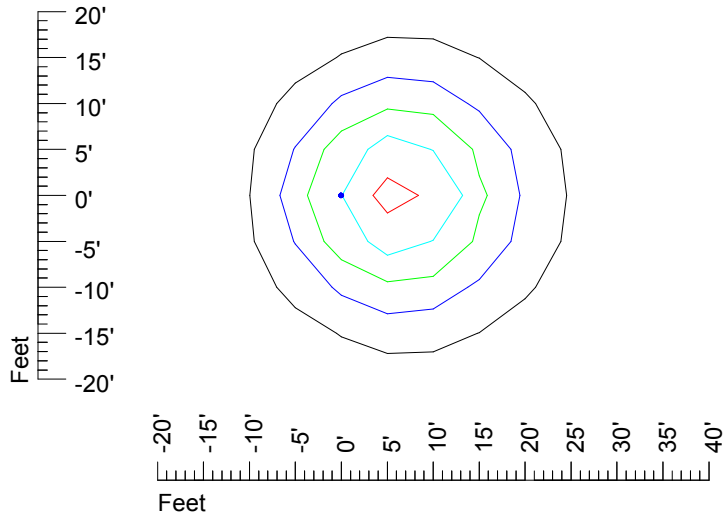

Mounting height 11' Tilt 30°

Mounting height 11' Tilt 15°

Mounting height 11' Tilt 45°

IES Photometric files MR16 LED 24v 6w J025C -10

Isoline template 15' mounting height

Isoline values — 0.1 fc — 0.25 fc — 0.5 fc — 1.0 fc — 2.0 fc

Mounting height 15' Tilt 0°

Mounting height 15' Tilt 30°

Mounting height 15' Tilt 15°

Mounting height 15' Tilt 45°

IES Photometric files MR16 LED 24v 6w J025C -10

Isoline template 20' mounting height

Isoline values — 0.1 fc — 0.25 fc — 0.5 fc — 1.0 fc — 2.0 fc

Mounting height 20' Tilt 0°

Mounting height 20' Tilt 30°

Mounting height 20' Tilt 15°

Mounting height 20' Tilt 45°

IES Photometric files MR16 LED 24v 6w J025C -10

Isoline template 25' mounting height

Isoline values — 0.1 fc — 0.25 fc — 0.5 fc — 1.0 fc — 2.0 fc

Mounting height 25' Tilt 0°

Mounting height 25' Tilt 30°

Mounting height 25' Tilt 15°

Mounting height 25' Tilt 45°

IES Photometric files MR16 LED 24v 6w J025C -10

Isoline template 30' mounting height

Isoline values — 0.1 fc — 0.25 fc — 0.5 fc — 1.0 fc — 2.0 fc