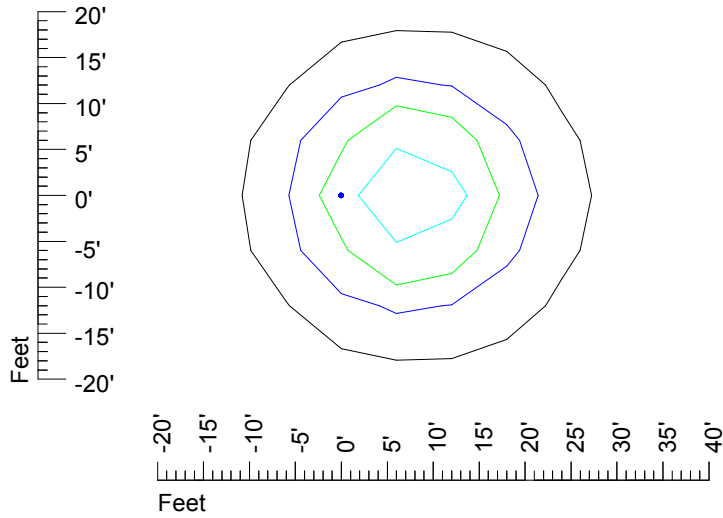

Mounting height 30' Tilt 15°