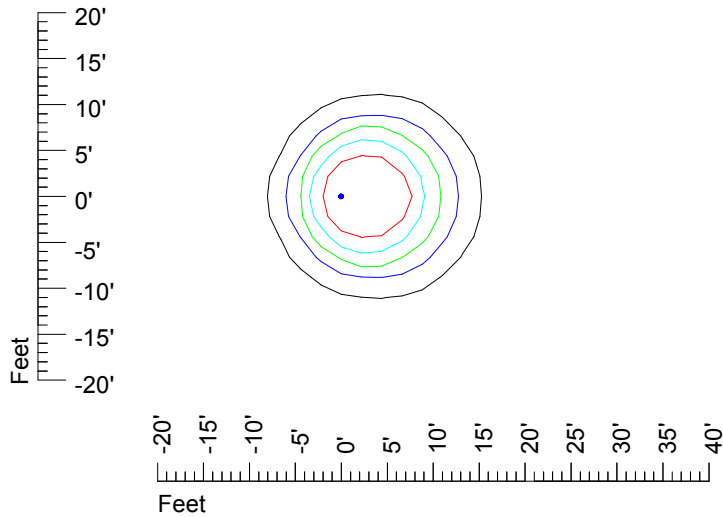

IES Photometric files MR16 LED 24v 6w J025C -10

Isoline template 7' mounting height

Isoline values — 0.1 fc — 0.25 fc — 0.5 fc — 1.0 fc — 2.0 fc

Mounting height 7' Tilt 0°

Mounting height 7' Tilt 30°

Mounting height 7' Tilt 15°

Mounting height 7' Tilt 45°

IES Photometric files MR16 LED 24v 6w J025C -10

Isoline template 9' mounting height

Isoline values — 0.1 fc — 0.25 fc — 0.5 fc — 1.0 fc — 2.0 fc

Mounting height 9' Tilt 0°

Mounting height 9' Tilt 30°

Mounting height 9' Tilt 15°

Mounting height 9' Tilt 45°

IES Photometric files MR16 LED 24v 6w J025C -10

Isoline template 11' mounting height

Isoline values — 0.1 fc — 0.25 fc — 0.5 fc — 1.0 fc — 2.0 fc

Mounting height 11' Tilt 0°

Mounting height 11' Tilt 30°

Mounting height 11' Tilt 15°

Mounting height 11' Tilt 45°

IES Photometric files MR16 LED 24v 6w J025C -10

Isoline template 15' mounting height

Isoline values — 0.1 fc — 0.25 fc — 0.5 fc — 1.0 fc — 2.0 fc