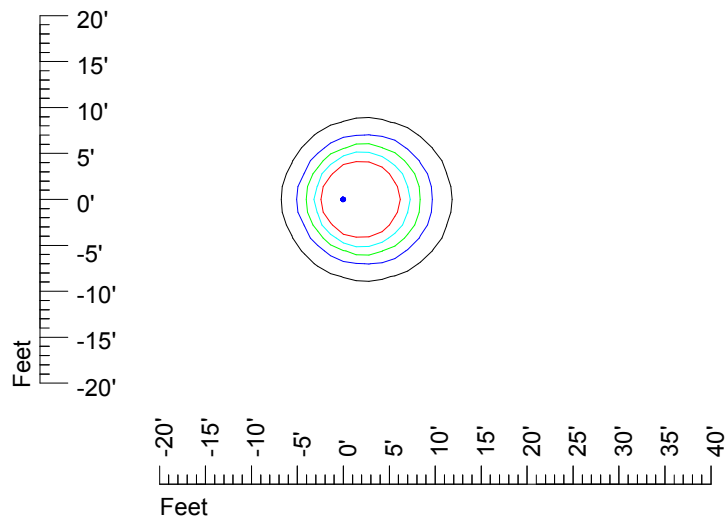

IES Photometric files MR16 LED 24v 6w J025C -10

Isoline template 7' mounting height

Isoline values — 0.1 fc — 0.25 fc — 0.5 fc — 1.0 fc — 2.0 fc

Mounting height 7' Tilt 0°

Mounting height 7' Tilt 30°

Mounting height 7' Tilt 15°

Mounting height 7' Tilt 45°

IES Photometric files MR16 LED 24v 6w J025C -10

Isoline template 9' mounting height

Isoline values — 0.1 fc — 0.25 fc — 0.5 fc — 1.0 fc — 2.0 fc

Mounting height 9' Tilt 0°

Mounting height 9' Tilt 30°

Mounting height 9' Tilt 15°

Mounting height 9' Tilt 45°

IES Photometric files MR16 LED 24v 6w J025C -10

Isoline template 11' mounting height

Isoline values — 0.1 fc — 0.25 fc — 0.5 fc — 1.0 fc — 2.0 fc

Mounting height 11' Tilt 0°

Mounting height 11' Tilt 30°

Mounting height 11' Tilt 15°

Mounting height 11' Tilt 45°

IES Photometric files MR16 LED 24v 6w J025C -10

Isoline template 15' mounting height

Isoline values — 0.1 fc — 0.25 fc — 0.5 fc — 1.0 fc — 2.0 fc