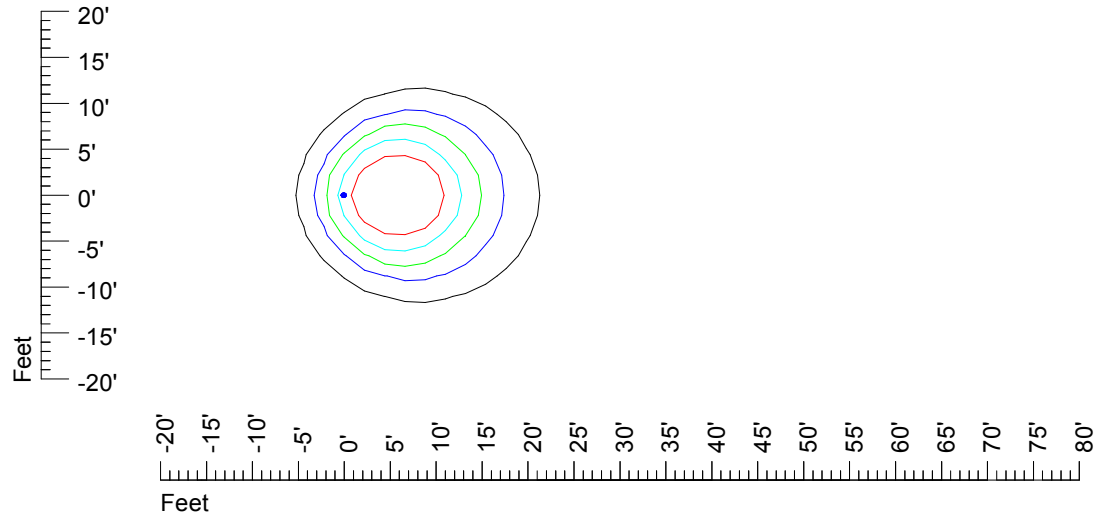

IES Photometric files MR16 LED 24v 6w J025C -10

Isoline template 7' mounting height

Isoline values — 0.1 fc — 0.25 fc — 0.5 fc — 1.0 fc — 2.0 fc

Mounting height 7' Tilt 0°

Mounting height 7' Tilt 30°

Mounting height 7' Tilt 15°

Mounting height 7' Tilt 45°

IES Photometric files MR16 LED 24v 6w J025C -10

Isoline template 9' mounting height

Isoline values — 0.1 fc — 0.25 fc — 0.5 fc — 1.0 fc — 2.0 fc

Mounting height 9' Tilt 0°

Mounting height 9' Tilt 30°

Mounting height 9' Tilt 15°

Mounting height 9' Tilt 45°

IES Photometric files MR16 LED 24v 6w J025C -10

Isoline template 11' mounting height

Isoline values — 0.1 fc — 0.25 fc — 0.5 fc — 1.0 fc — 2.0 fc

Mounting height 11' Tilt 0°

Mounting height 11' Tilt 30°

Mounting height 11' Tilt 15°

Mounting height 11' Tilt 45°

IES Photometric files MR16 LED 24v 6w J025C -10

Isoline template 15' mounting height

Isoline values — 0.1 fc — 0.25 fc — 0.5 fc — 1.0 fc — 2.0 fc