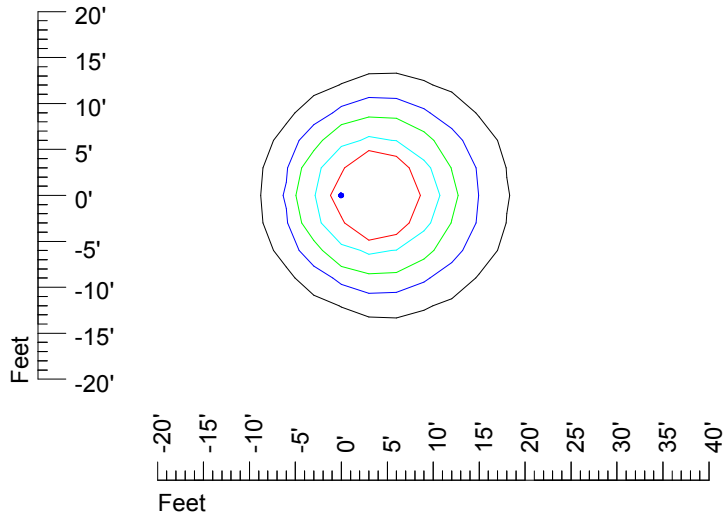

Mounting height 15' Tilt 15°