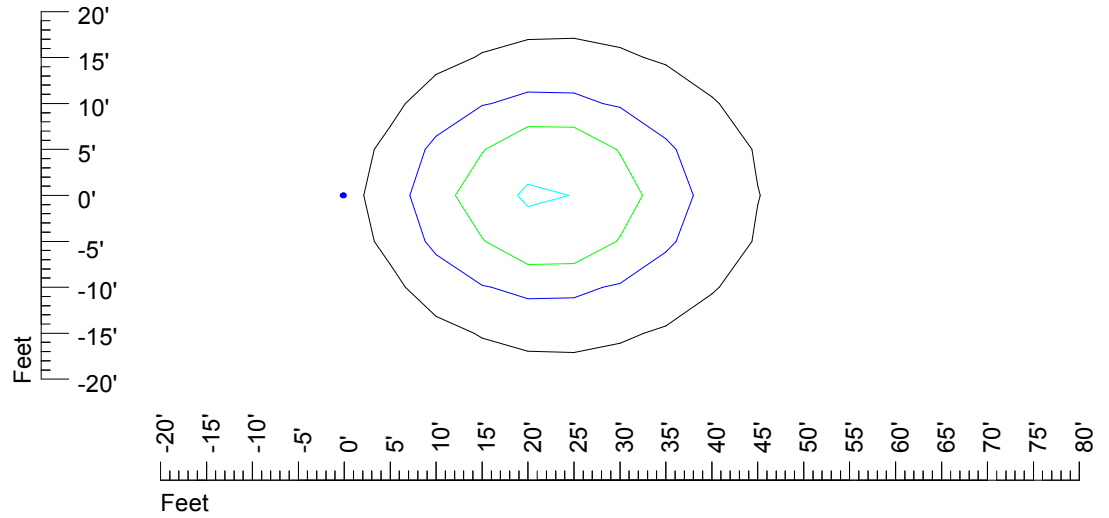

Mounting height 20' Tilt 0°

Mounting height 20' Tilt 30°

Mounting height 20' Tilt 15°

Mounting height 20' Tilt 45°

IES Photometric files MR16 LED 24v 6w J025C -10

Isoline template 25' mounting height

Isoline values — 0.1 fc — 0.25 fc — 0.5 fc — 1.0 fc — 2.0 fc

Mounting height 25' Tilt 0°

Mounting height 25' Tilt 30°

Mounting height 25' Tilt 15°

Mounting height 25' Tilt 45°

IES Photometric files MR16 LED 24v 6w J025C -10

Isoline template 30' mounting height

Isoline values — 0.1 fc — 0.25 fc — 0.5 fc — 1.0 fc — 2.0 fc

Mounting height 30' Tilt 0°

Mounting height 30' Tilt 30°

Mounting height 30' Tilt 15°

Mounting height 30' Tilt 45°