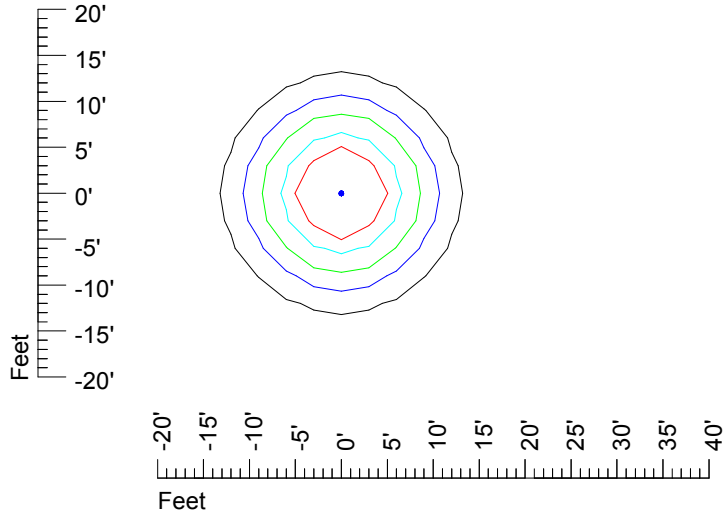

IES Photometric files MR16 LED 24v 6w J025C -10

Isoline template 15' mounting height

Isoline values — 0.1 fc — 0.25 fc — 0.5 fc — 1.0 fc — 2.0 fc

Mounting height 15' Tilt 0°