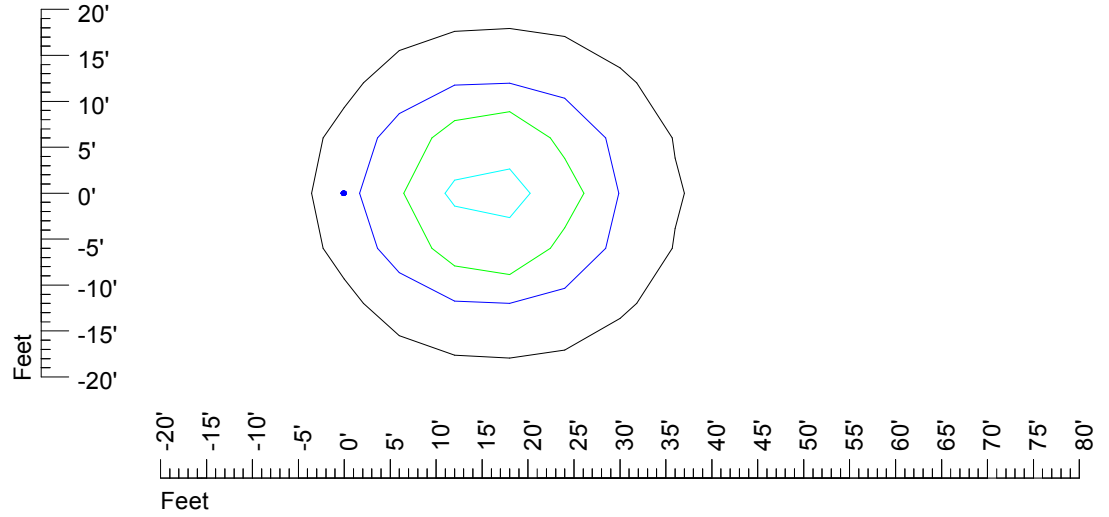

Mounting height 20' Tilt 0°

Mounting height 20' Tilt 30°

Mounting height 20' Tilt 15°

Mounting height 20' Tilt 45°

IES Photometric files MR16 LED 24v 6w J025C -10

Isoline template 25' mounting height

Isoline values — 0.1 fc — 0.25 fc — 0.5 fc — 1.0 fc — 2.0 fc

Mounting height 25' Tilt 0°

Mounting height 25' Tilt 30°

Mounting height 25' Tilt 15°

Mounting height 25' Tilt 45°

IES Photometric files MR16 LED 24v 6w J025C -10

Isoline template 30' mounting height

Isoline values — 0.1 fc — 0.25 fc — 0.5 fc — 1.0 fc — 2.0 fc

Mounting height 30' Tilt 0°

Mounting height 30' Tilt 30°

Mounting height 30' Tilt 15°

Mounting height 30' Tilt 45°