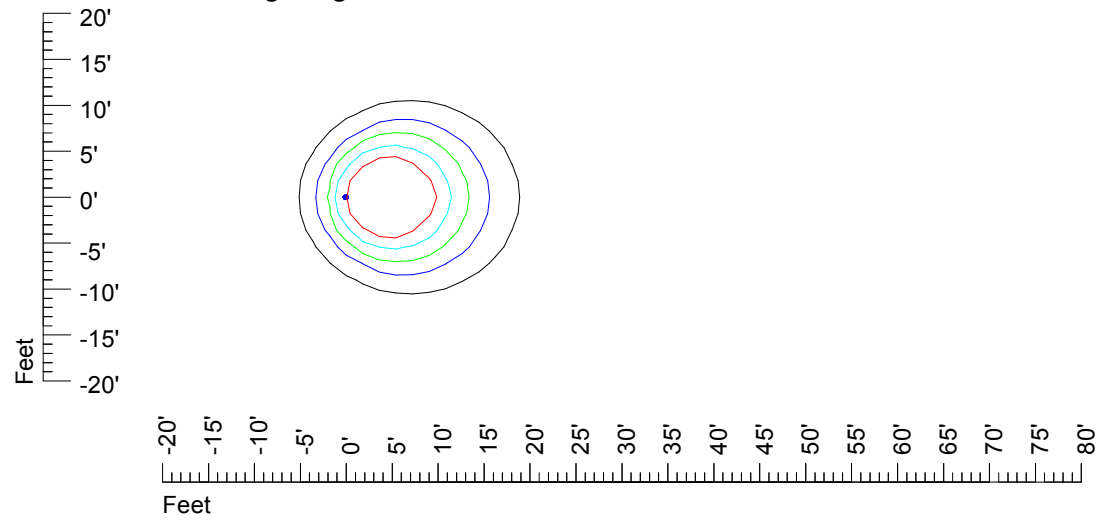

IES Photometric files MR16 LED 24v 6w J025C -10

Isoline template 7' mounting height

Isoline values — 0.1 fc — 0.25 fc — 0.5 fc — 1.0 fc — 2.0 fc

Mounting height 7' Tilt 0°

Mounting height 7' Tilt 30°

Mounting height 7' Tilt 15°

Mounting height 7' Tilt 45°

IES Photometric files MR16 LED 24v 6w J025C -10

Isoline template 9' mounting height

Isoline values — 0.1 fc — 0.25 fc — 0.5 fc — 1.0 fc — 2.0 fc

Mounting height 9' Tilt 0°

Mounting height 9' Tilt 30°

Mounting height 9' Tilt 15°

Mounting height 9' Tilt 45°

IES Photometric files MR16 LED 24v 6w J025C -10

Isoline template 11' mounting height

Isoline values — 0.1 fc — 0.25 fc — 0.5 fc — 1.0 fc — 2.0 fc

Mounting height 11' Tilt 0°