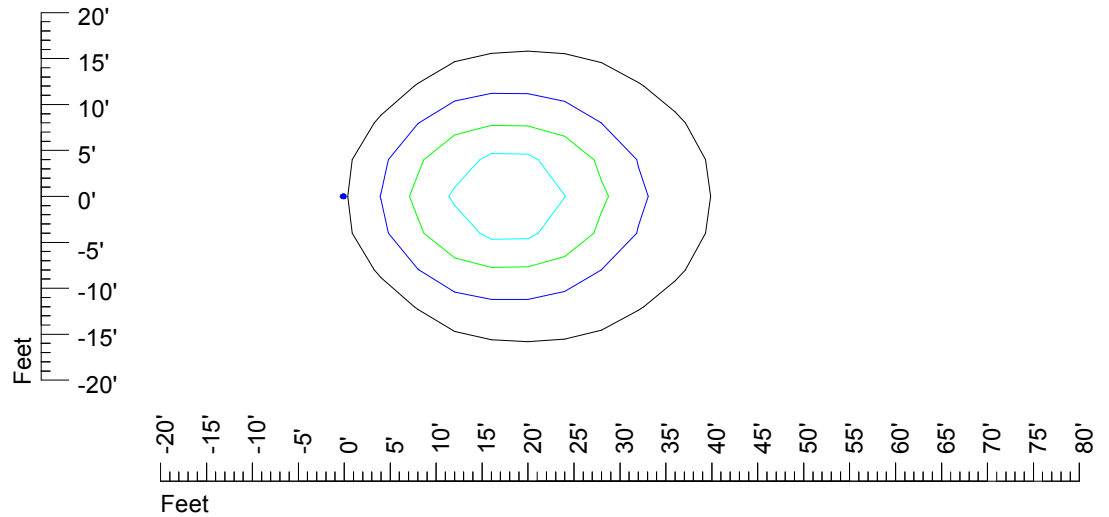

Mounting height 11' Tilt 30°

Mounting height 11' Tilt 15°

Mounting height 11' Tilt 45°

IES Photometric files MR16 LED 24v 6w J025C -10

Isoline template 15' mounting height

Isoline values — 0.1 fc — 0.25 fc — 0.5 fc — 1.0 fc — 2.0 fc

Mounting height 15' Tilt 0°

Mounting height 15' Tilt 30°

Mounting height 15' Tilt 15°

Mounting height 15' Tilt 45°

IES Photometric files MR16 LED 24v 6w J025C -10

Isoline template 20' mounting height

Isoline values — 0.1 fc — 0.25 fc — 0.5 fc — 1.0 fc — 2.0 fc

Mounting height 20' Tilt 0°

Mounting height 20' Tilt 30°

Mounting height 20' Tilt 15°

Mounting height 20' Tilt 45°

IES Photometric files MR16 LED 24v 6w J025C -10

Isoline template 25' mounting height

Isoline values — 0.1 fc — 0.25 fc — 0.5 fc — 1.0 fc — 2.0 fc

Mounting height 25' Tilt 0°

Mounting height 25' Tilt 30°

Mounting height 25' Tilt 15°

Mounting height 25' Tilt 45°

IES Photometric files MR16 LED 24v 6w J025C -10

Isoline template 30' mounting height

Isoline values — 0.1 fc — 0.25 fc — 0.5 fc — 1.0 fc — 2.0 fc