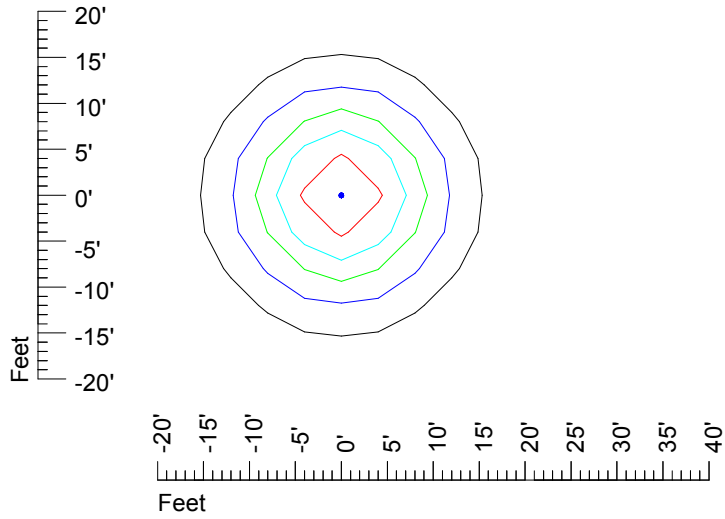

Mounting height 9' Tilt 15°

Mounting height 9' Tilt 45°

IES Photometric files MR16 LED 24v 6w J025C -10

Isoline template 11' mounting height

Isoline values — 0.1 fc — 0.25 fc — 0.5 fc — 1.0 fc — 2.0 fc

Mounting height 11' Tilt 0°

Mounting height 11' Tilt 30°

Mounting height 11' Tilt 15°

Mounting height 11' Tilt 45°

IES Photometric files MR16 LED 24v 6w J025C -10

Isoline template 15' mounting height

Isoline values — 0.1 fc — 0.25 fc — 0.5 fc — 1.0 fc — 2.0 fc

Mounting height 15' Tilt 0°

Mounting height 15' Tilt 30°

Mounting height 15' Tilt 15°

Mounting height 15' Tilt 45°

IES Photometric files MR16 LED 24v 6w J025C -10

Isoline template 20' mounting height

Isoline values — 0.1 fc — 0.25 fc — 0.5 fc — 1.0 fc — 2.0 fc

Mounting height 20' Tilt 0°

Mounting height 20' Tilt 30°

Mounting height 20' Tilt 15°

Mounting height 20' Tilt 45°

IES Photometric files MR16 LED 24v 6w J025C -10

Isoline template 25' mounting height

Isoline values — 0.1 fc — 0.25 fc — 0.5 fc — 1.0 fc — 2.0 fc