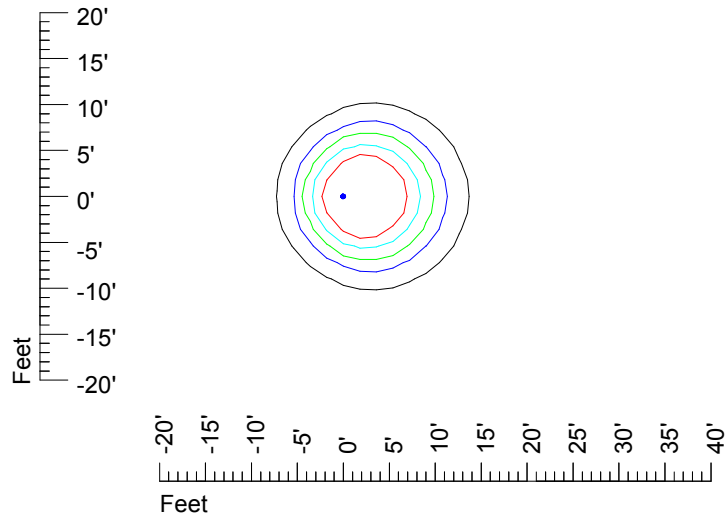

IES Photometric files MR16 LED 24v 6w J025C -10

Isoline template 7' mounting height

Isoline values — 0.1 fc — 0.25 fc — 0.5 fc — 1.0 fc — 2.0 fc

Mounting height 7' Tilt 0°

Mounting height 7' Tilt 30°

Mounting height 7' Tilt 15°

Mounting height 7' Tilt 45°

IES Photometric files MR16 LED 24v 6w J025C -10

Isoline template 9' mounting height

Isoline values — 0.1 fc — 0.25 fc — 0.5 fc — 1.0 fc — 2.0 fc

Mounting height 9' Tilt 0°

Mounting height 9' Tilt 30°

Mounting height 9' Tilt 15°

Mounting height 9' Tilt 45°

IES Photometric files MR16 LED 24v 6w J025C -10

Isoline template 11' mounting height

Isoline values — 0.1 fc — 0.25 fc — 0.5 fc — 1.0 fc — 2.0 fc

Mounting height 11' Tilt 0°

Mounting height 11' Tilt 30°

Mounting height 11' Tilt 15°

Mounting height 11' Tilt 45°

IES Photometric files MR16 LED 24v 6w J025C -10

Isoline template 15' mounting height

Isoline values — 0.1 fc — 0.25 fc — 0.5 fc — 1.0 fc — 2.0 fc