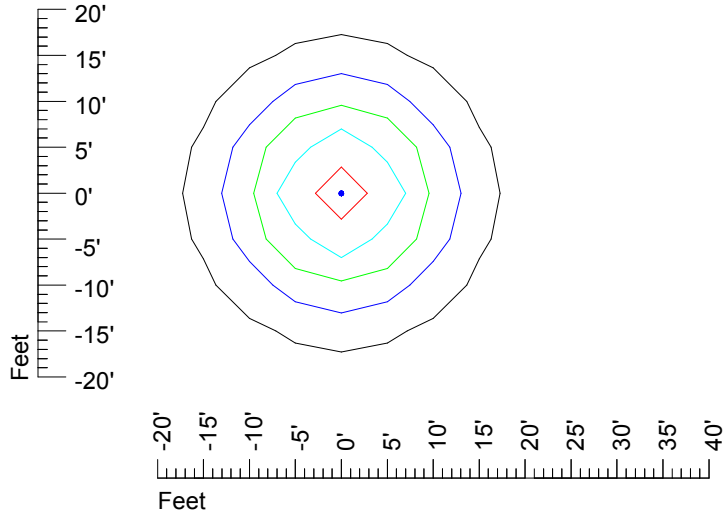

Mounting height 11' Tilt 30°

Mounting height 11' Tilt 15°

Mounting height 11' Tilt 45°

IES Photometric files MR16 LED 24v 6w J025C -10

Isoline template 15' mounting height

Isoline values — 0.1 fc — 0.25 fc — 0.5 fc — 1.0 fc — 2.0 fc

Mounting height 15' Tilt 0°

Mounting height 15' Tilt 30°

Mounting height 15' Tilt 15°

Mounting height 15' Tilt 45°

IES Photometric files MR16 LED 24v 6w J025C -10

Isoline template 20' mounting height

Isoline values — 0.1 fc — 0.25 fc — 0.5 fc — 1.0 fc — 2.0 fc

Mounting height 20' Tilt 0°

Mounting height 20' Tilt 30°

Mounting height 20' Tilt 15°

Mounting height 20' Tilt 45°

IES Photometric files MR16 LED 24v 6w J025C -10

Isoline template 25' mounting height

Isoline values — 0.1 fc — 0.25 fc — 0.5 fc — 1.0 fc — 2.0 fc

Mounting height 25' Tilt 0°

Mounting height 25' Tilt 30°

Mounting height 25' Tilt 15°

Mounting height 25' Tilt 45°

IES Photometric files MR16 LED 24v 6w J025C -10

Isoline template 30' mounting height

Isoline values — 0.1 fc — 0.25 fc — 0.5 fc — 1.0 fc — 2.0 fc