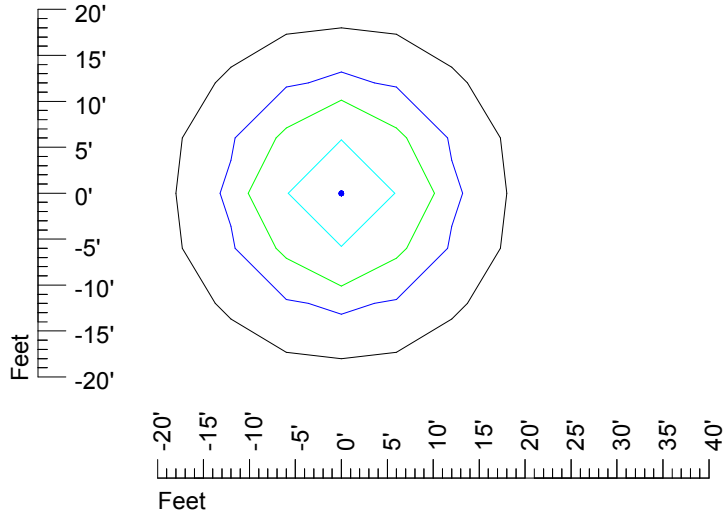

IES Photometric files MR16 LED 24v 6w J025C -10

Isoline template 30' mounting height

Isoline values — 0.1 fc — 0.25 fc — 0.5 fc — 1.0 fc — 2.0 fc

Mounting height 30' Tilt 0°