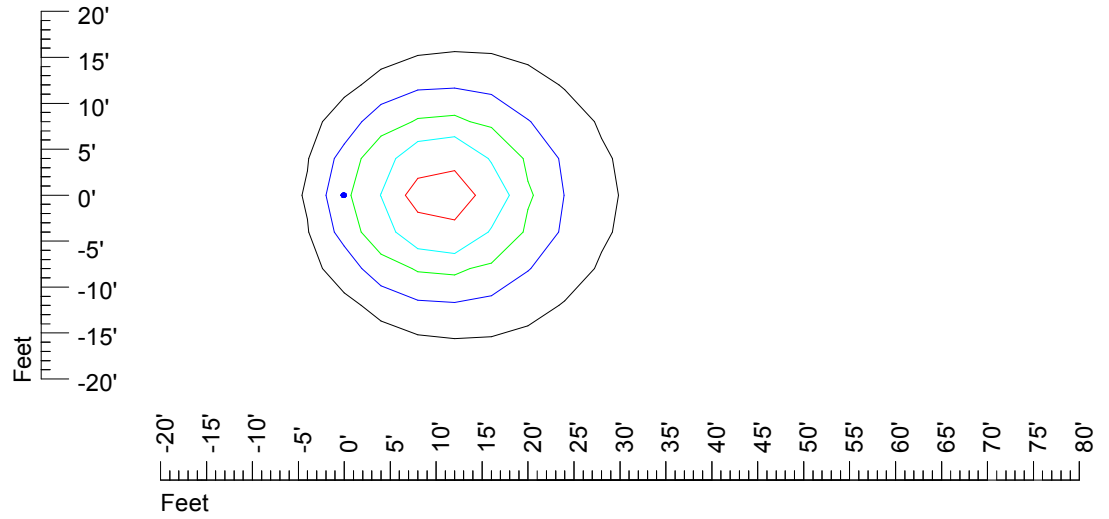

Mounting height 11' Tilt 30°

Mounting height 11' Tilt 15°

Mounting height 11' Tilt 45°

IES Photometric files MR16 LED 24v 6w J025C -10

Isoline template 15' mounting height

Isoline values — 0.1 fc — 0.25 fc — 0.5 fc — 1.0 fc — 2.0 fc

Mounting height 15' Tilt 0°

Mounting height 15' Tilt 30°

Mounting height 15' Tilt 15°

Mounting height 15' Tilt 45°

IES Photometric files MR16 LED 24v 6w J025C -10

Isoline template 20' mounting height

Isoline values — 0.1 fc — 0.25 fc — 0.5 fc — 1.0 fc — 2.0 fc

Mounting height 20' Tilt 0°

Mounting height 20' Tilt 30°

Mounting height 20' Tilt 15°

Mounting height 20' Tilt 45°

IES Photometric files MR16 LED 24v 6w J025C -10

Isoline template 25' mounting height

Isoline values — 0.1 fc — 0.25 fc — 0.5 fc — 1.0 fc — 2.0 fc