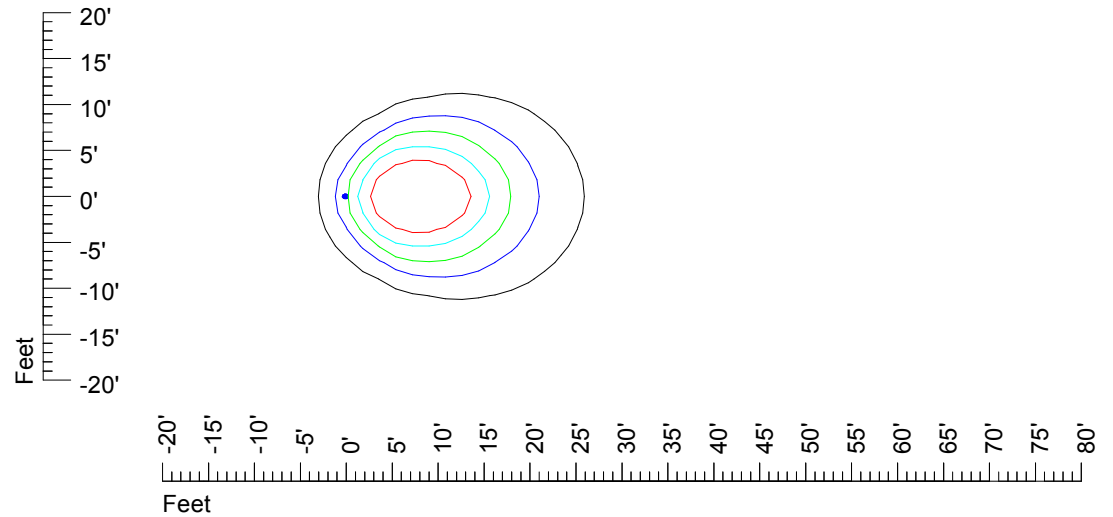

IES Photometric files MR16 LED 24v 6w J025C -10

Isoline template 7' mounting height

Isoline values — 0.1 fc — 0.25 fc — 0.5 fc — 1.0 fc — 2.0 fc

Mounting height 7' Tilt 0°

Mounting height 7' Tilt 30°

Mounting height 7' Tilt 15°

Mounting height 7' Tilt 45°

IES Photometric files MR16 LED 24v 6w J025C -10

Isoline template 9' mounting height

Isoline values — 0.1 fc — 0.25 fc — 0.5 fc — 1.0 fc — 2.0 fc

Mounting height 9' Tilt 0°

Mounting height 9' Tilt 30°

Mounting height 9' Tilt 15°

Mounting height 9' Tilt 45°

IES Photometric files MR16 LED 24v 6w J025C -10

Isoline template 11' mounting height

Isoline values — 0.1 fc — 0.25 fc — 0.5 fc — 1.0 fc — 2.0 fc

Mounting height 11' Tilt 0°