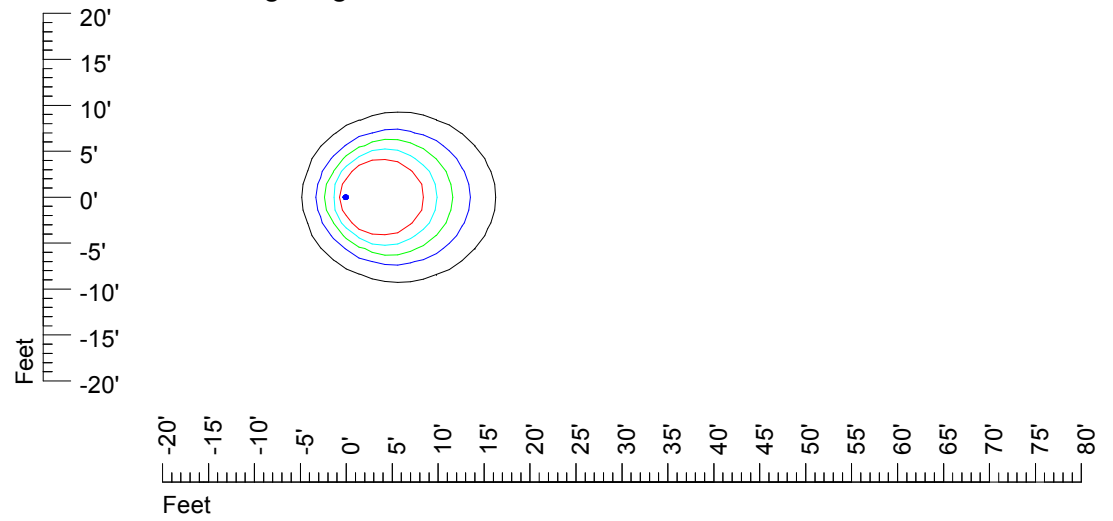

IES Photometric files MR16 LED 24v 6w J025C -10

Isoline template 7' mounting height

Isoline values — 0.1 fc — 0.25 fc — 0.5 fc — 1.0 fc — 2.0 fc

Mounting height 7' Tilt 0°

Mounting height 7' Tilt 30°

Mounting height 7' Tilt 15°

Mounting height 7' Tilt 45°

IES Photometric files MR16 LED 24v 6w J025C -10

Isoline template 9' mounting height

Isoline values — 0.1 fc — 0.25 fc — 0.5 fc — 1.0 fc — 2.0 fc

Mounting height 9' Tilt 0°

Mounting height 9' Tilt 30°

Mounting height 9' Tilt 15°

Mounting height 9' Tilt 45°

IES Photometric files MR16 LED 24v 6w J025C -10

Isoline template 11' mounting height

Isoline values — 0.1 fc — 0.25 fc — 0.5 fc — 1.0 fc — 2.0 fc

Mounting height 11' Tilt 0°

Mounting height 11' Tilt 30°

Mounting height 11' Tilt 15°

Mounting height 11' Tilt 45°

IES Photometric files MR16 LED 24v 6w J025C -10

Isoline template 15' mounting height

Isoline values — 0.1 fc — 0.25 fc — 0.5 fc — 1.0 fc — 2.0 fc