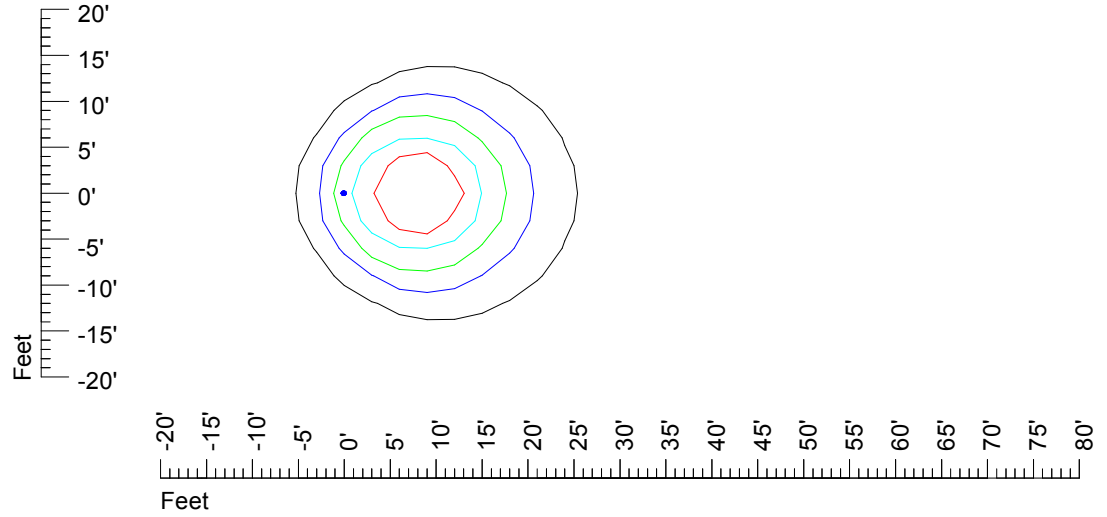

Mounting height 15' Tilt 30°