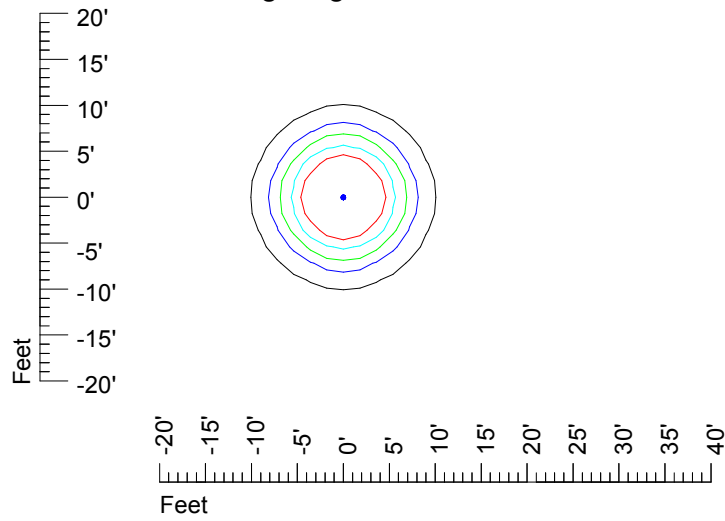

IES Photometric files MR16 LED 24v 6w J025C -10

Isoline template 7' mounting height

Isoline values — 0.1 fc — 0.25 fc — 0.5 fc — 1.0 fc — 2.0 fc

Mounting height 7' Tilt 0°

Mounting height 7' Tilt 30°

Mounting height 7' Tilt 15°

Mounting height 7' Tilt 45°

IES Photometric files MR16 LED 24v 6w J025C -10

Isoline template 9' mounting height

Isoline values — 0.1 fc — 0.25 fc — 0.5 fc — 1.0 fc — 2.0 fc

Mounting height 9' Tilt 0°

Mounting height 9' Tilt 30°

Mounting height 9' Tilt 15°

Mounting height 9' Tilt 45°

IES Photometric files MR16 LED 24v 6w J025C -10

Isoline template 11' mounting height

Isoline values — 0.1 fc — 0.25 fc — 0.5 fc — 1.0 fc — 2.0 fc

Mounting height 11' Tilt 0°

Mounting height 11' Tilt 30°

Mounting height 11' Tilt 15°

Mounting height 11' Tilt 45°

IES Photometric files MR16 LED 24v 6w J025C -10

Isoline template 15' mounting height

Isoline values — 0.1 fc — 0.25 fc — 0.5 fc — 1.0 fc — 2.0 fc