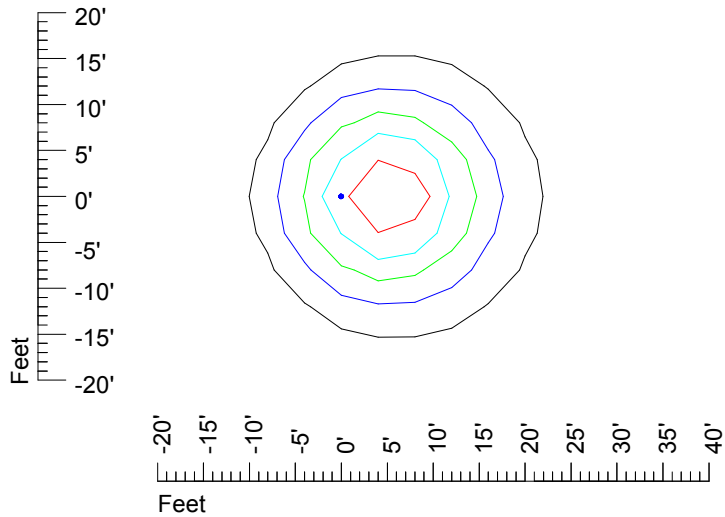

Mounting height 9' Tilt 15°

Mounting height 9' Tilt 45°

IES Photometric files MR16 LED 24v 6w J025C -10

Isoline template 11' mounting height

Isoline values — 0.1 fc — 0.25 fc — 0.5 fc — 1.0 fc — 2.0 fc

Mounting height 11' Tilt 0°

Mounting height 11' Tilt 30°

Mounting height 11' Tilt 15°

Mounting height 11' Tilt 45°

IES Photometric files MR16 LED 24v 6w J025C -10

Isoline template 15' mounting height

Isoline values — 0.1 fc — 0.25 fc — 0.5 fc — 1.0 fc — 2.0 fc

Mounting height 15' Tilt 0°

Mounting height 15' Tilt 30°

Mounting height 15' Tilt 15°

Mounting height 15' Tilt 45°

IES Photometric files MR16 LED 24v 6w J025C -10

Isoline template 20' mounting height

Isoline values — 0.1 fc — 0.25 fc — 0.5 fc — 1.0 fc — 2.0 fc

Mounting height 20' Tilt 0°

Mounting height 20' Tilt 30°

Mounting height 20' Tilt 15°

Mounting height 20' Tilt 45°

IES Photometric files MR16 LED 24v 6w J025C -10

Isoline template 25' mounting height

Isoline values — 0.1 fc — 0.25 fc — 0.5 fc — 1.0 fc — 2.0 fc