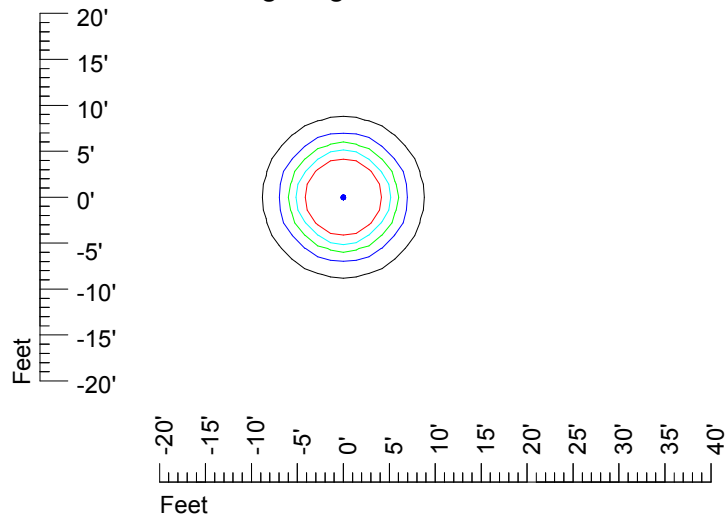

IES Photometric files MR16 LED 24v 6w J025C -10

Isoline template 7' mounting height

Isoline values — 0.1 fc — 0.25 fc — 0.5 fc — 1.0 fc — 2.0 fc

Mounting height 7' Tilt 0°

Mounting height 7' Tilt 30°

Mounting height 7' Tilt 15°

Mounting height 7' Tilt 45°

IES Photometric files MR16 LED 24v 6w J025C -10

Isoline template 9' mounting height

Isoline values — 0.1 fc — 0.25 fc — 0.5 fc — 1.0 fc — 2.0 fc

Mounting height 9' Tilt 0°

Mounting height 9' Tilt 30°

Mounting height 9' Tilt 15°

Mounting height 9' Tilt 45°

IES Photometric files MR16 LED 24v 6w J025C -10

Isoline template 11' mounting height

Isoline values — 0.1 fc — 0.25 fc — 0.5 fc — 1.0 fc — 2.0 fc

Mounting height 11' Tilt 0°

Mounting height 11' Tilt 30°

Mounting height 11' Tilt 15°

Mounting height 11' Tilt 45°

IES Photometric files MR16 LED 24v 6w J025C -10

Isoline template 15' mounting height

Isoline values — 0.1 fc — 0.25 fc — 0.5 fc — 1.0 fc — 2.0 fc